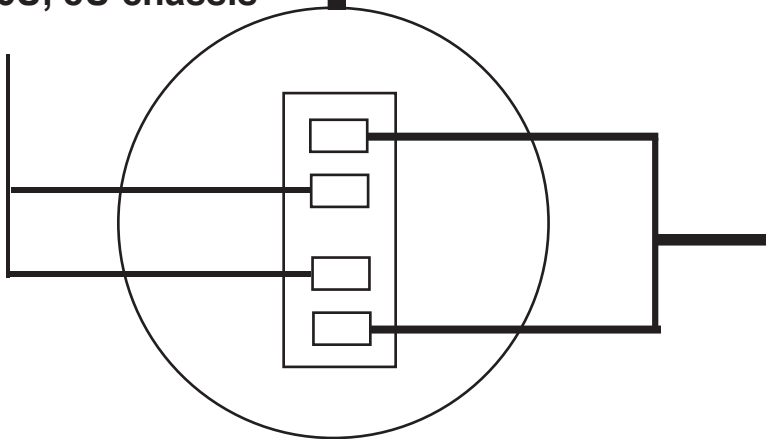

Slide Rail - Rack Mounting

**To be used for 2U,
4U, 6U, 8U chassis**

**To be used for 1U, 3U,
5U, 7U, 9U chassis**